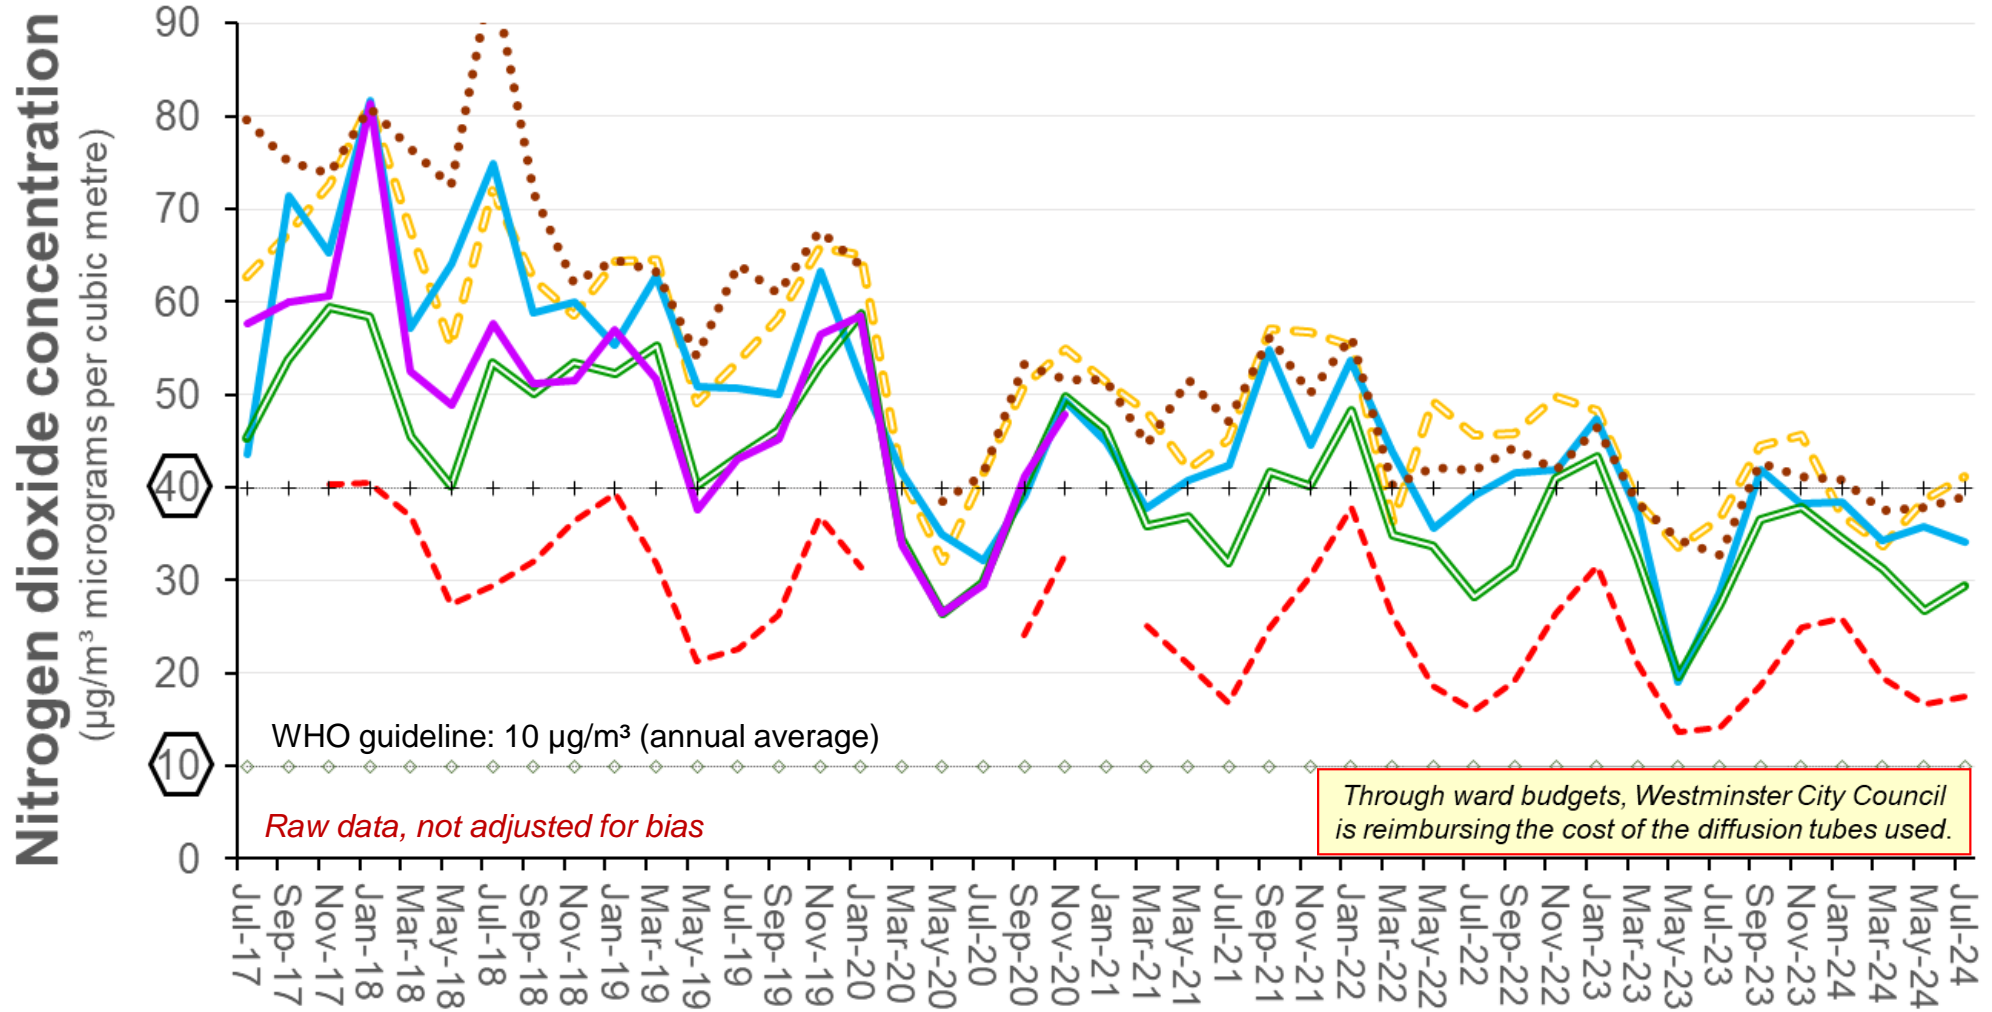

Finchley Road - Wellington Road