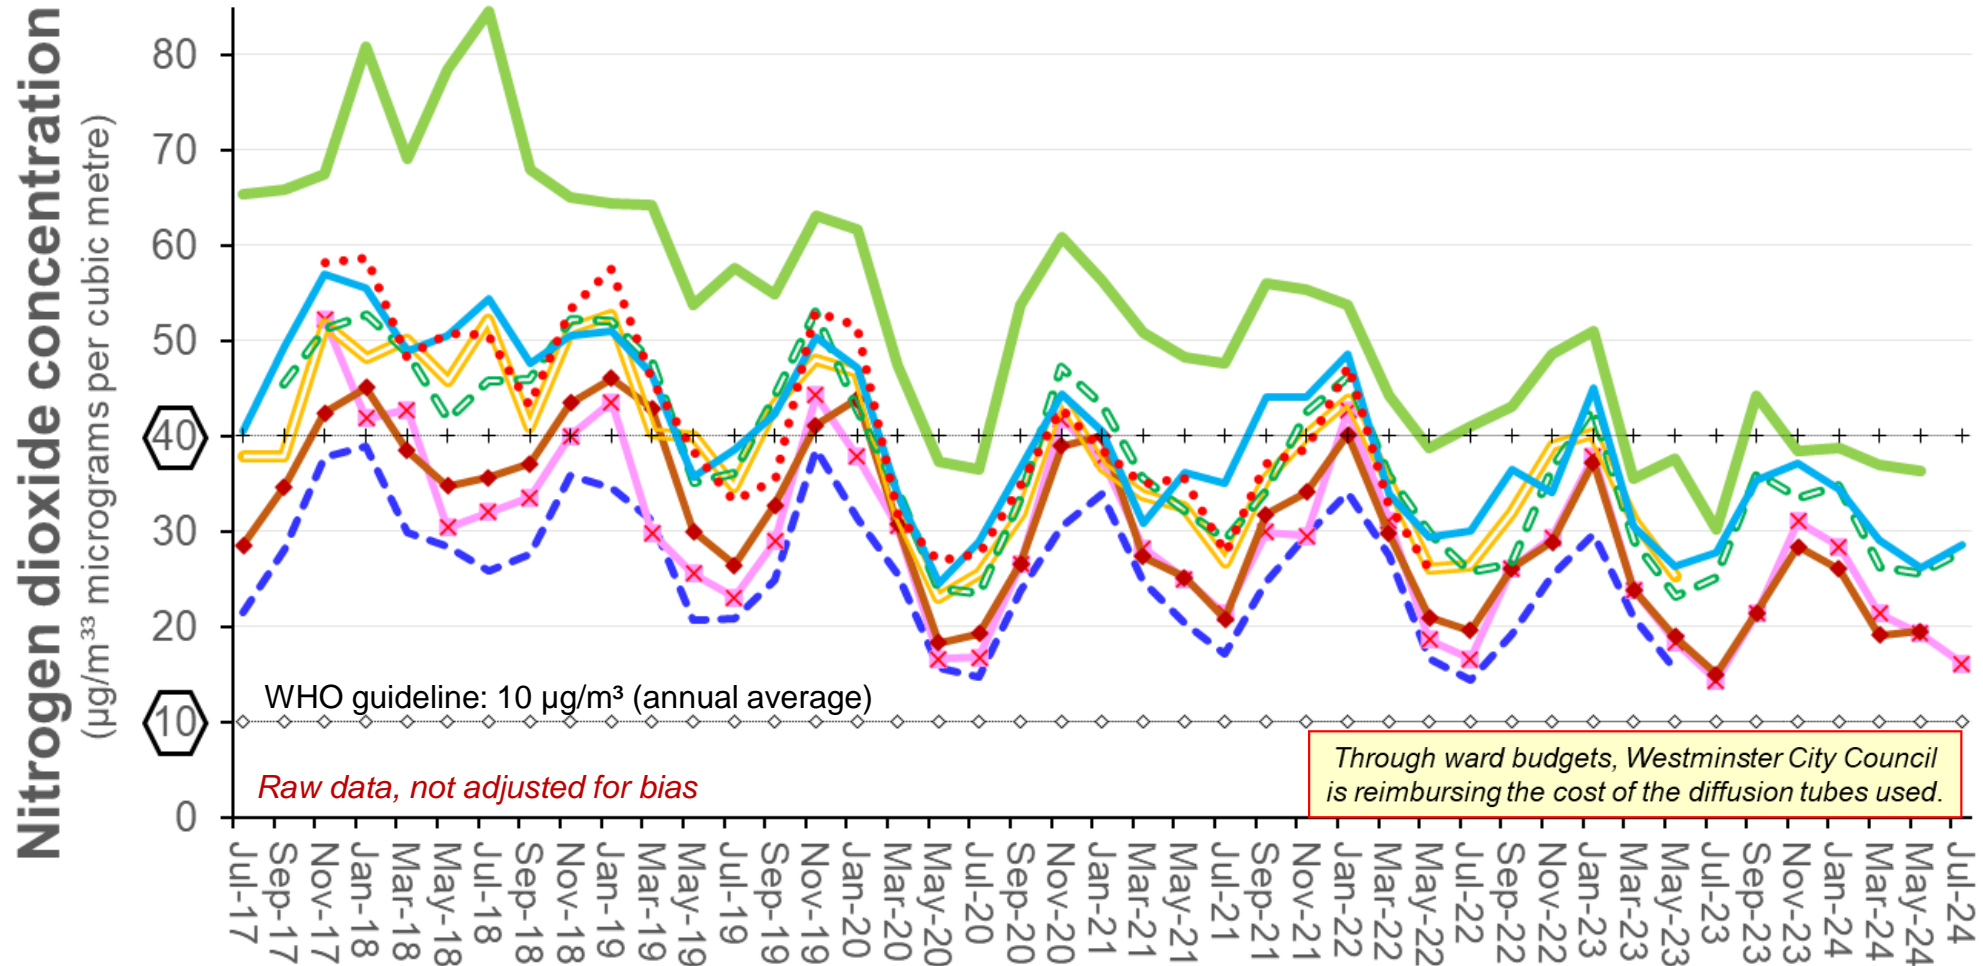

# Schools

- Harris Academy / Marlborough Hill
- Robinsfield School / Acacia Road
- Barrow Hill Road / St John's Wood High Street
- Arnold House / Synagogue / St J & E Hospital
- Harris Academy (secure entrance)
- Abercorn School
- American School in London / Marlborough Place
- St Christina's School
- Beachcroft Academy / George Eliot School
- Legal limit ( $40 \mu\text{g}/\text{m}^3$ )

# Abbey Road to Maida Vale

- Springfield Road
- ◆— Hamilton Terrace / Carlton Hill
- o-o- Abbey Road / Boundary Road
- o-o-o- Maida Vale - St George's School
- ◇- Legal limit ( $40 \mu\text{g}/\text{m}^3$ )
- x- Abercorn School
- = Abbey Road recording studios
- Hamilton Terrace / Hall Road
- Maida Vale / St John's Wood Road
- ◇- WHO guideline ( $10 \mu\text{g}/\text{m}^3$ )