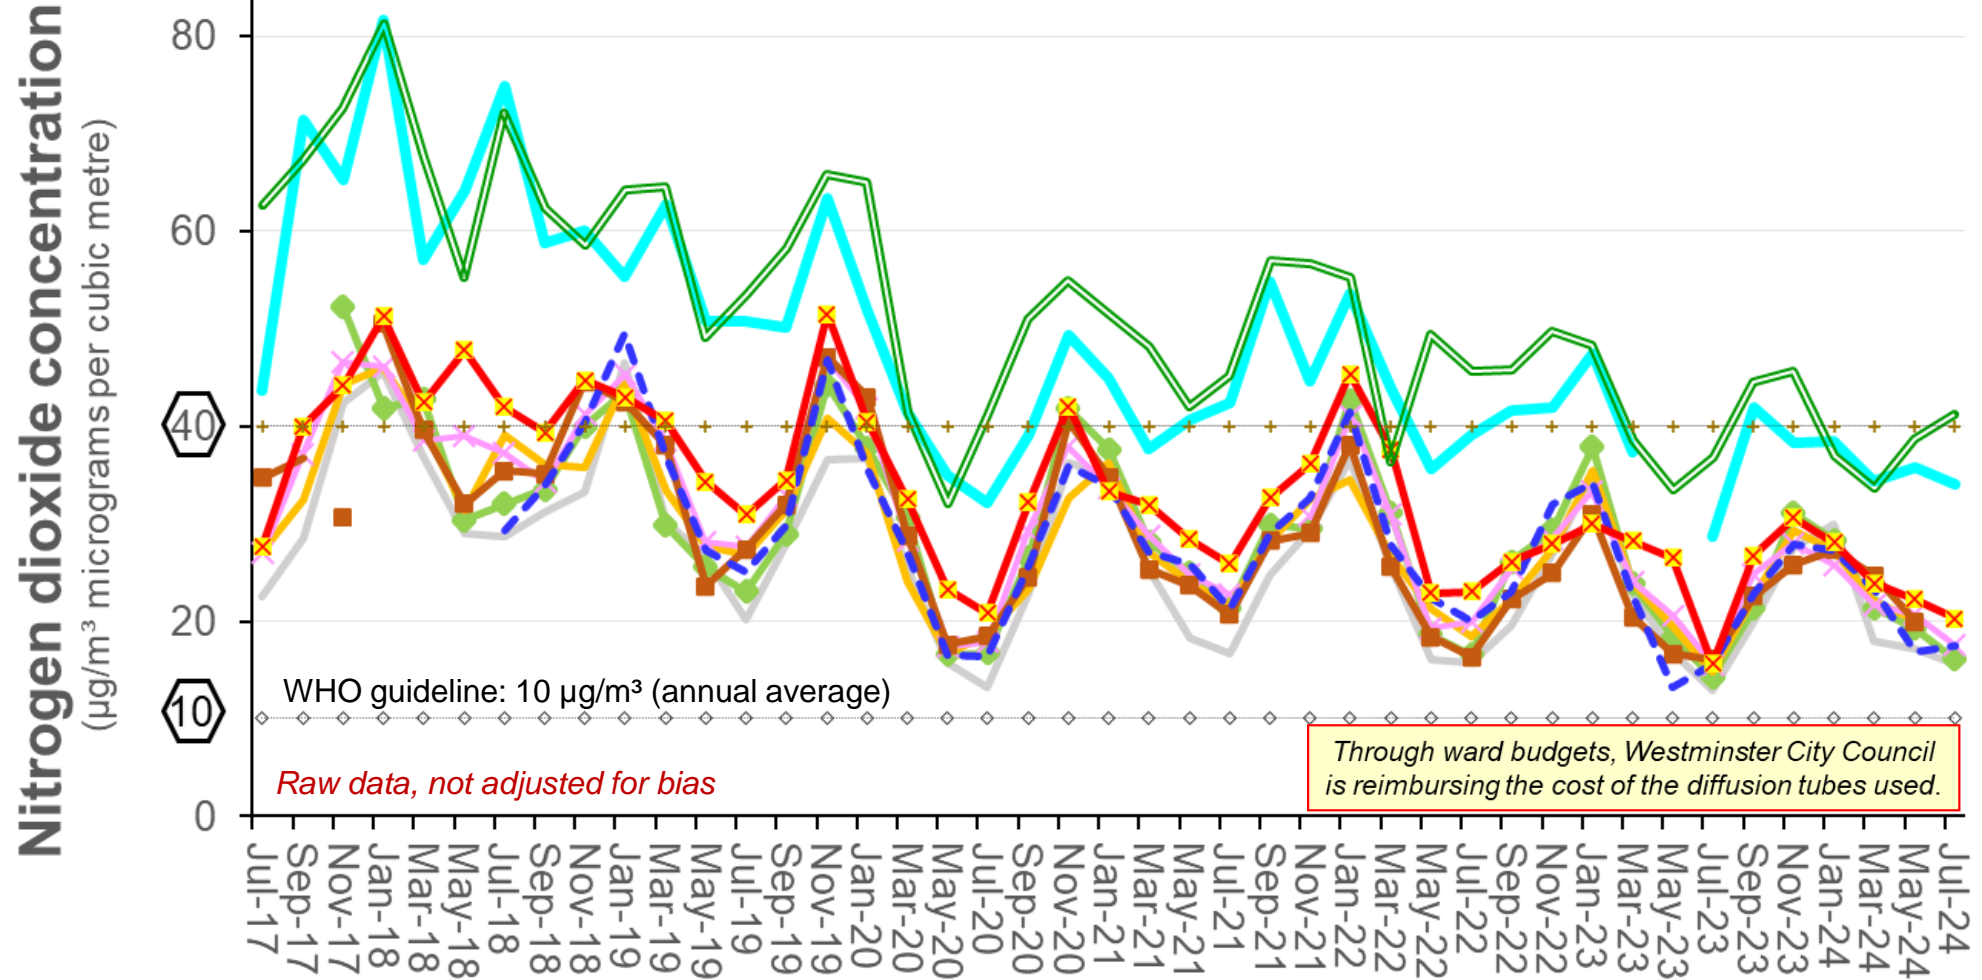

# Schools

- Harris Academy / Marlborough Hill
- Robinsfield School / Acacia Road
- Barrow Hill Road / St John's Wood High Street
- Arnold House / Synagogue / St J & E Hospital
- Harris Academy (secure entrance)
- Abercorn School
- American School in London / Marlborough Place
- St Christina's School
- Beachcroft Academy / George Eliot School
- Legal limit ( $40 \mu\text{g}/\text{m}^3$ )

# Abbey Road to Maida Vale

- Springfield Road
- ◆— Hamilton Terrace / Carlton Hill
- o-o- Abbey Road / Boundary Road
- o-o-o- Maida Vale - St George's School
- ◇- Legal limit ( $40 \mu\text{g}/\text{m}^3$ )
- x- Abercorn School
- = Abbey Road recording studios
- Hamilton Terrace / Hall Road
- Maida Vale / St John's Wood Road
- ◇- WHO guideline ( $10 \mu\text{g}/\text{m}^3$ )