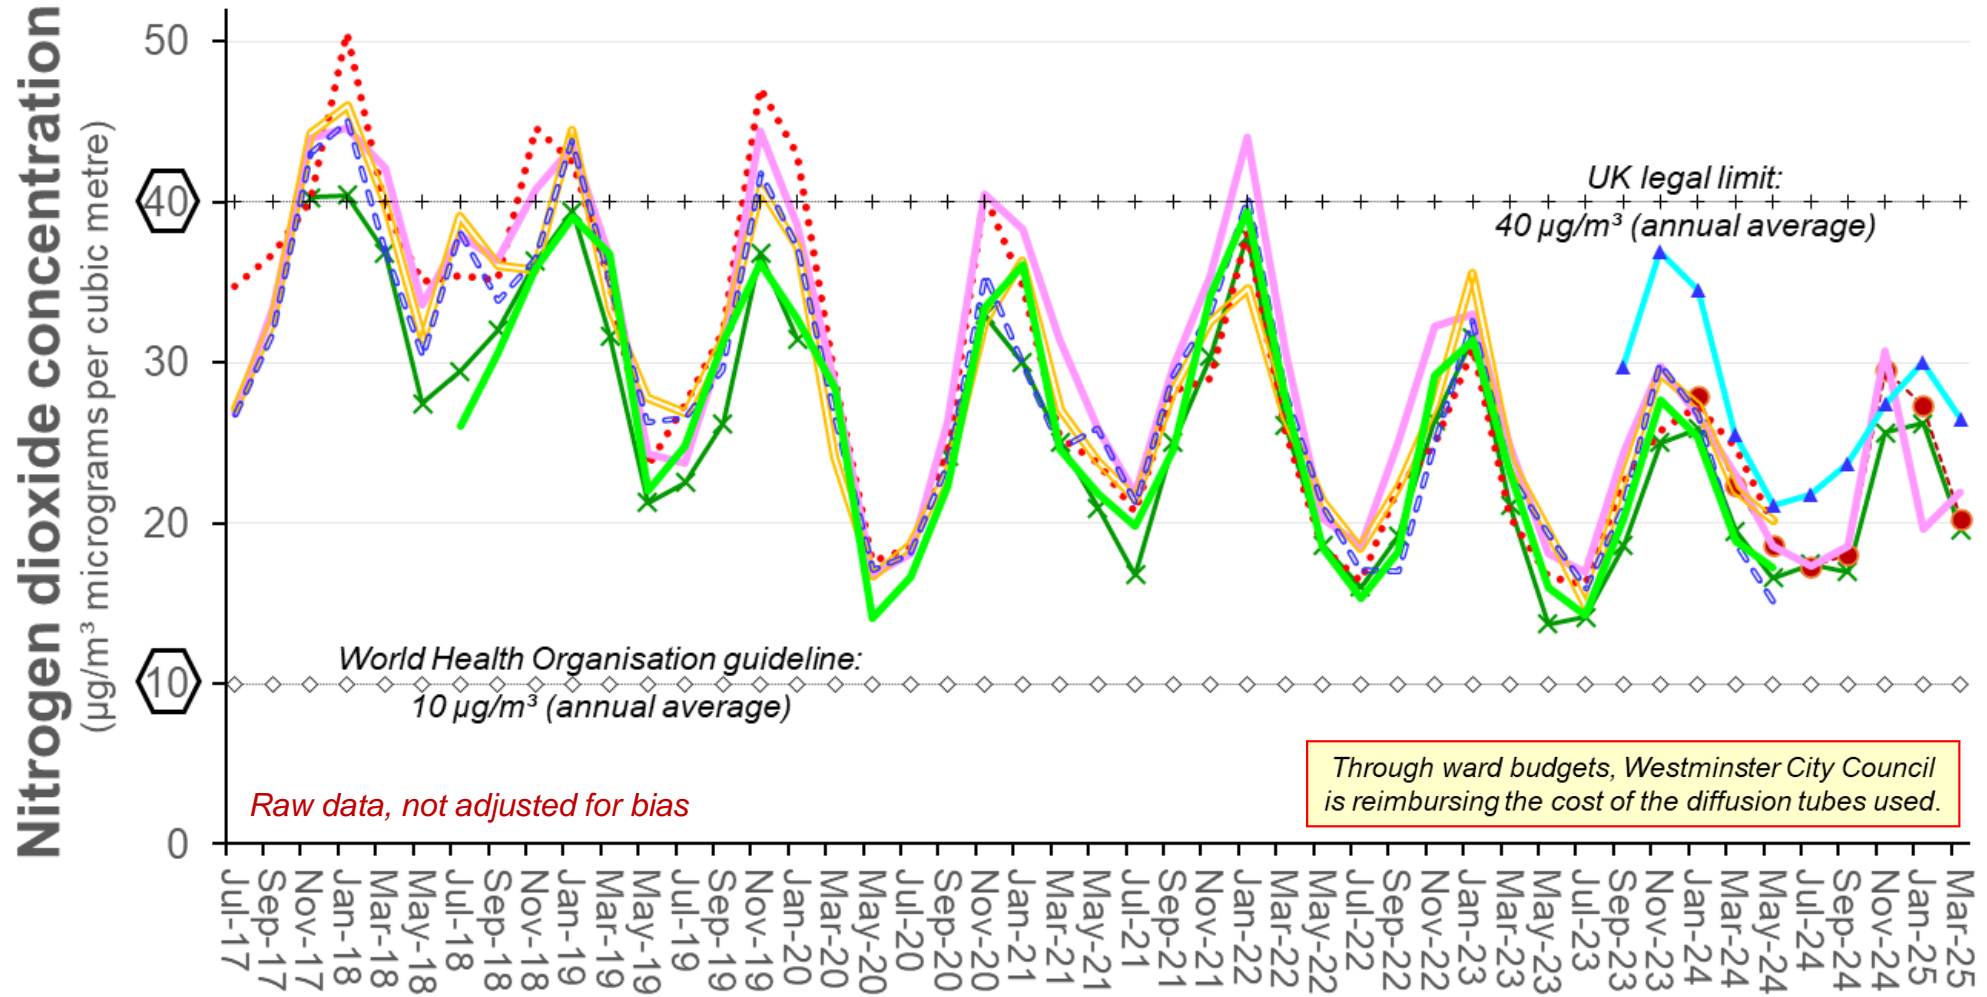

Central sites

- —x— Playground - St John's Wood Church gardens
- -.-●-.- High Street (north end)
- -.-●-.- High Street / Barrow Hill Road
- Rak Studios (Charlbert Street)
- Acacia Road near Robinsfield School
- —▲— Ordnance Hill / Norfolk Road
- -.-.- Ordnance Hill / Queen's Grove
- St John's Wood Park Road - Queensmead