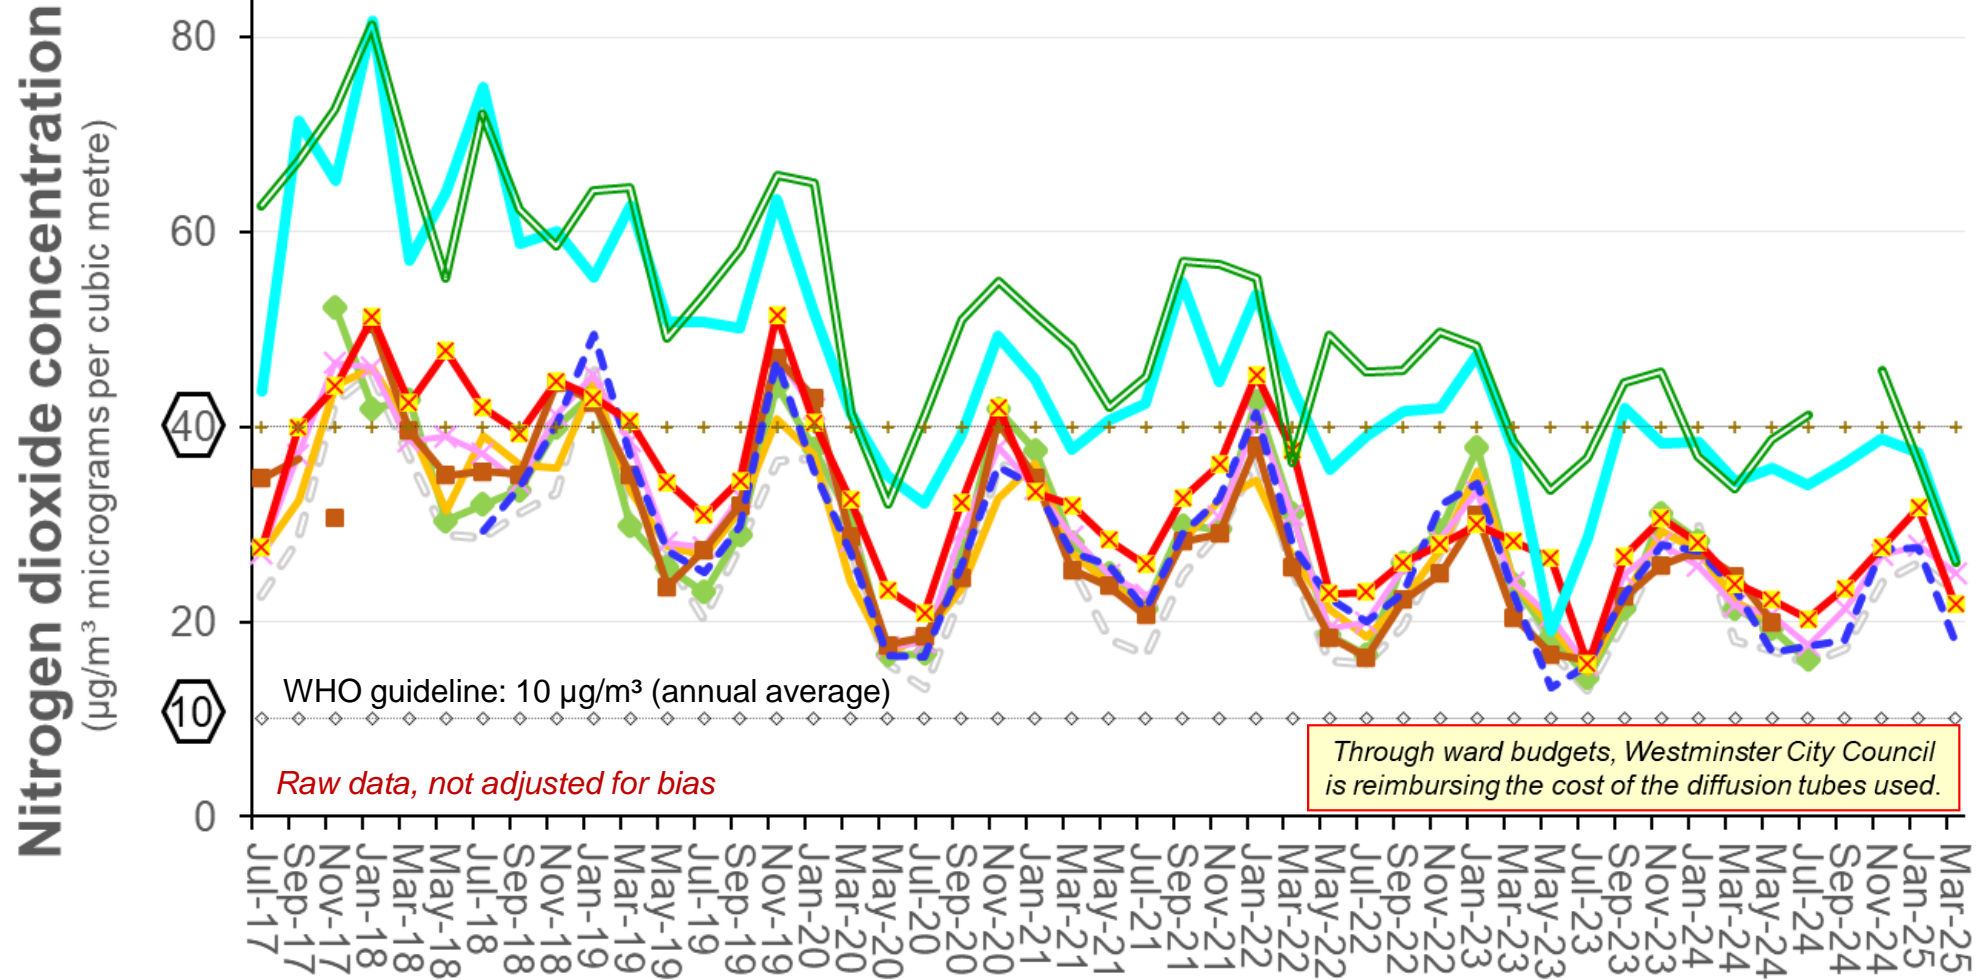

Schools

- ○ ○ Harris Academy / George Eliot School
- Robinsfield School / Acacia Road
- Barrow Hill Road / St John's Wood High Street
- × Arnold House / Synagogue / St J & E Hospital
- Harris Academy (secure entrance)
- ◆ Abercorn School
- × American School in London / Marlborough Place
- St Christina's School
- Beachcroft Academy
- ◆ Legal limit ($40 \mu\text{g}/\text{m}^3$)

Avenue Road and neighbourhood

- Norfolk Road // Woronzow Road
- St Christina's School
- Elsworthy Road
- - - Avenue Road / Prince Albert Road
- Queen's Grove // Avenue Road
- x— The New Inn pub
- ◆— Half way up Avenue Road
- +— Legal limit (40 µg/m³)