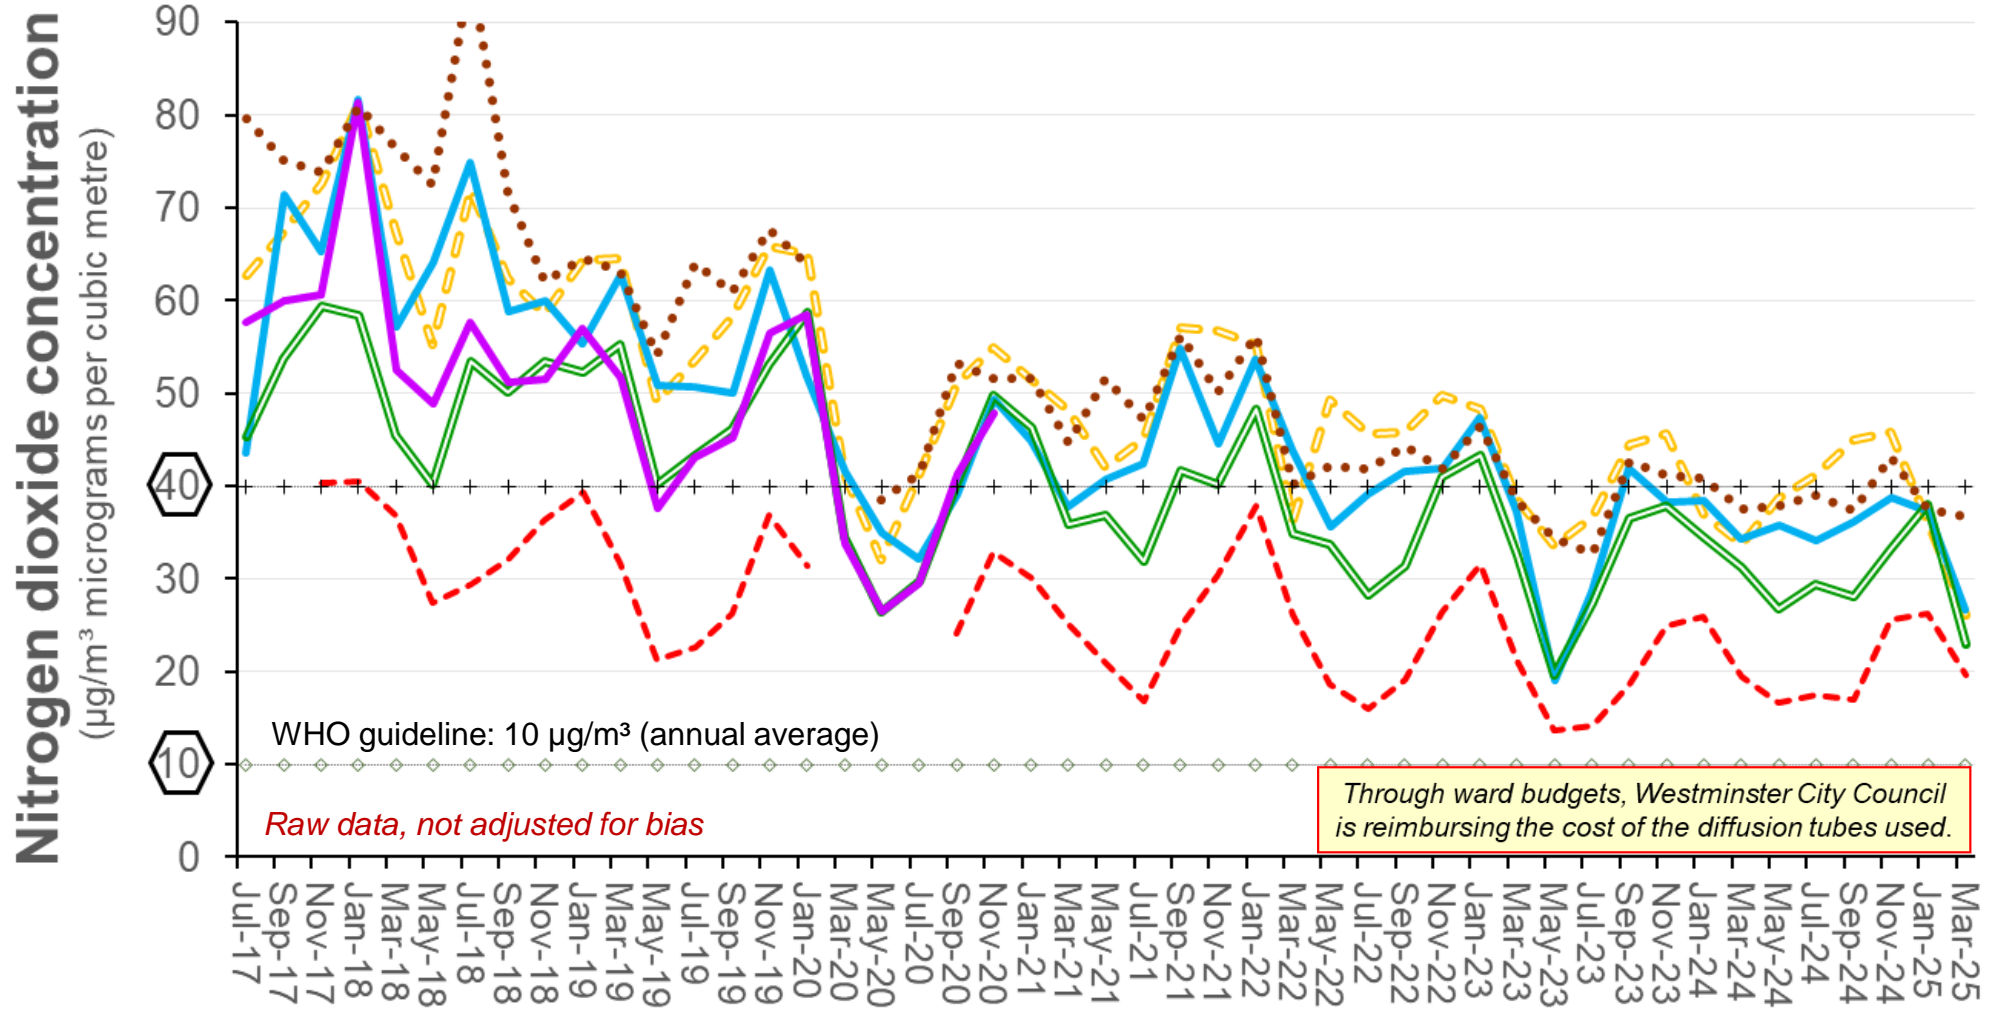

Finchley Road - Wellington Road