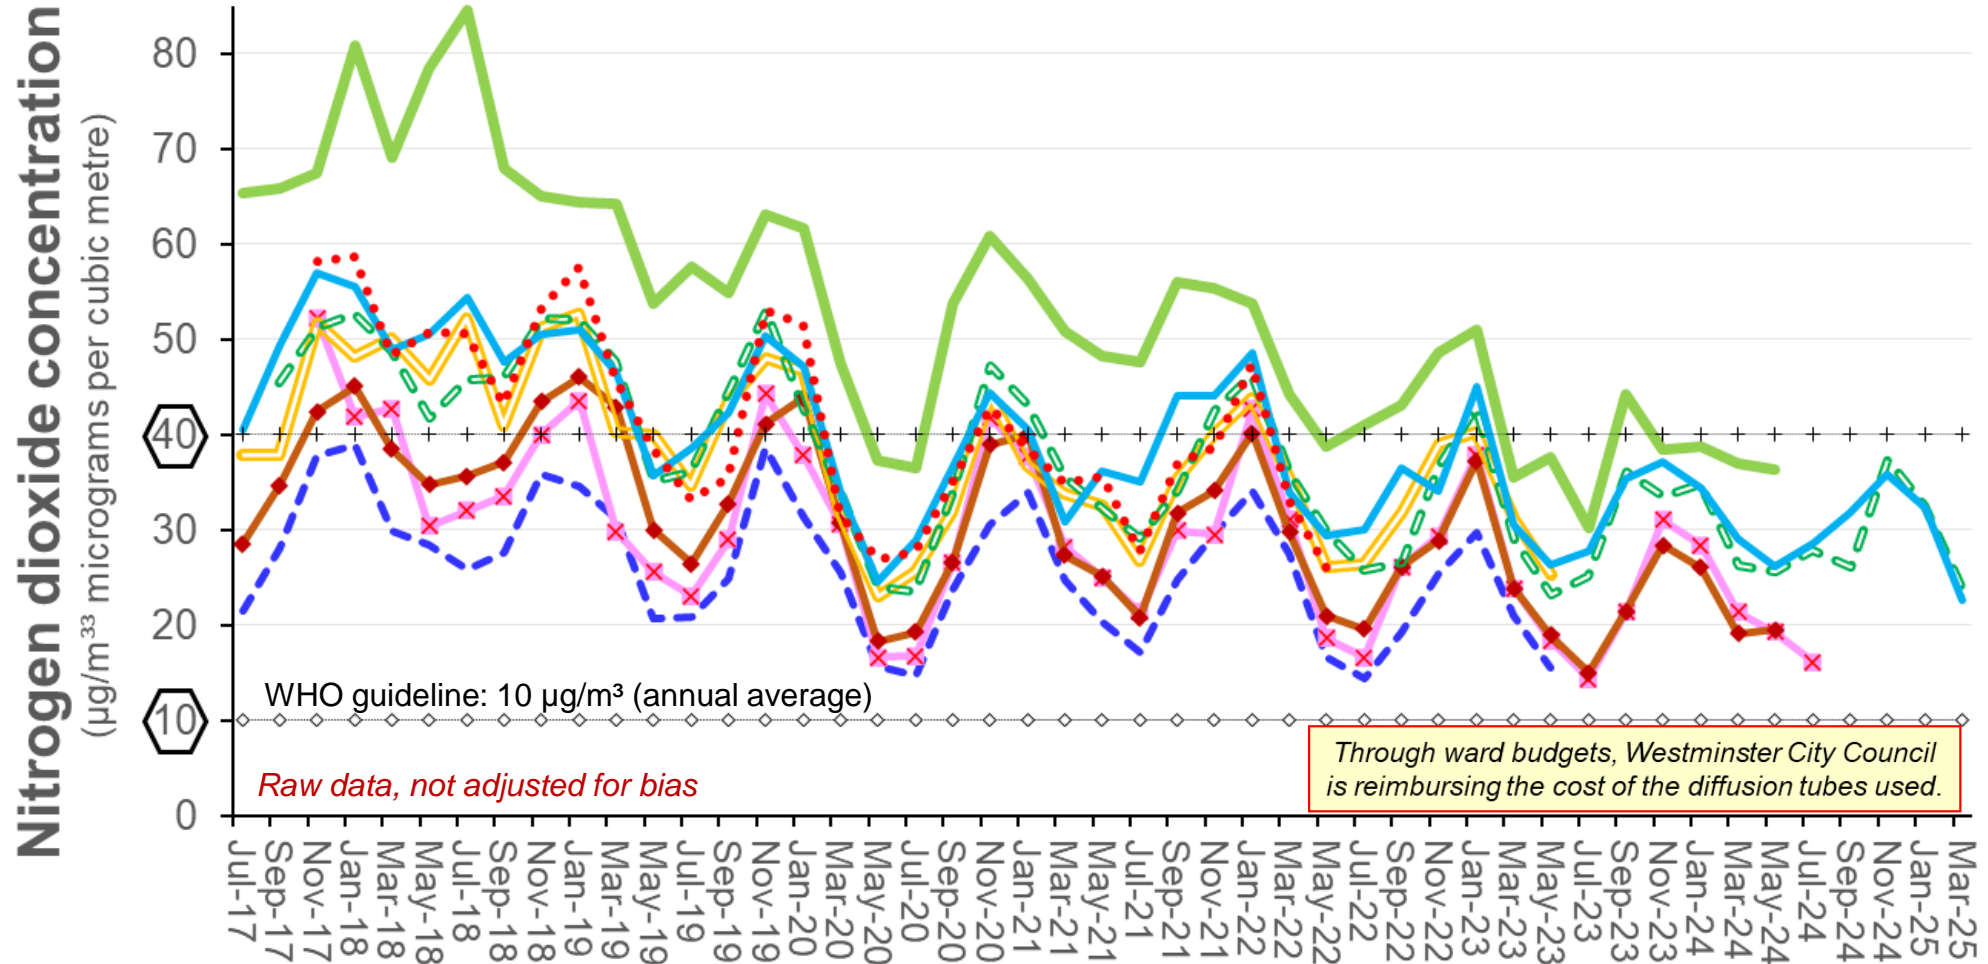

Abbey Road to Maida Vale