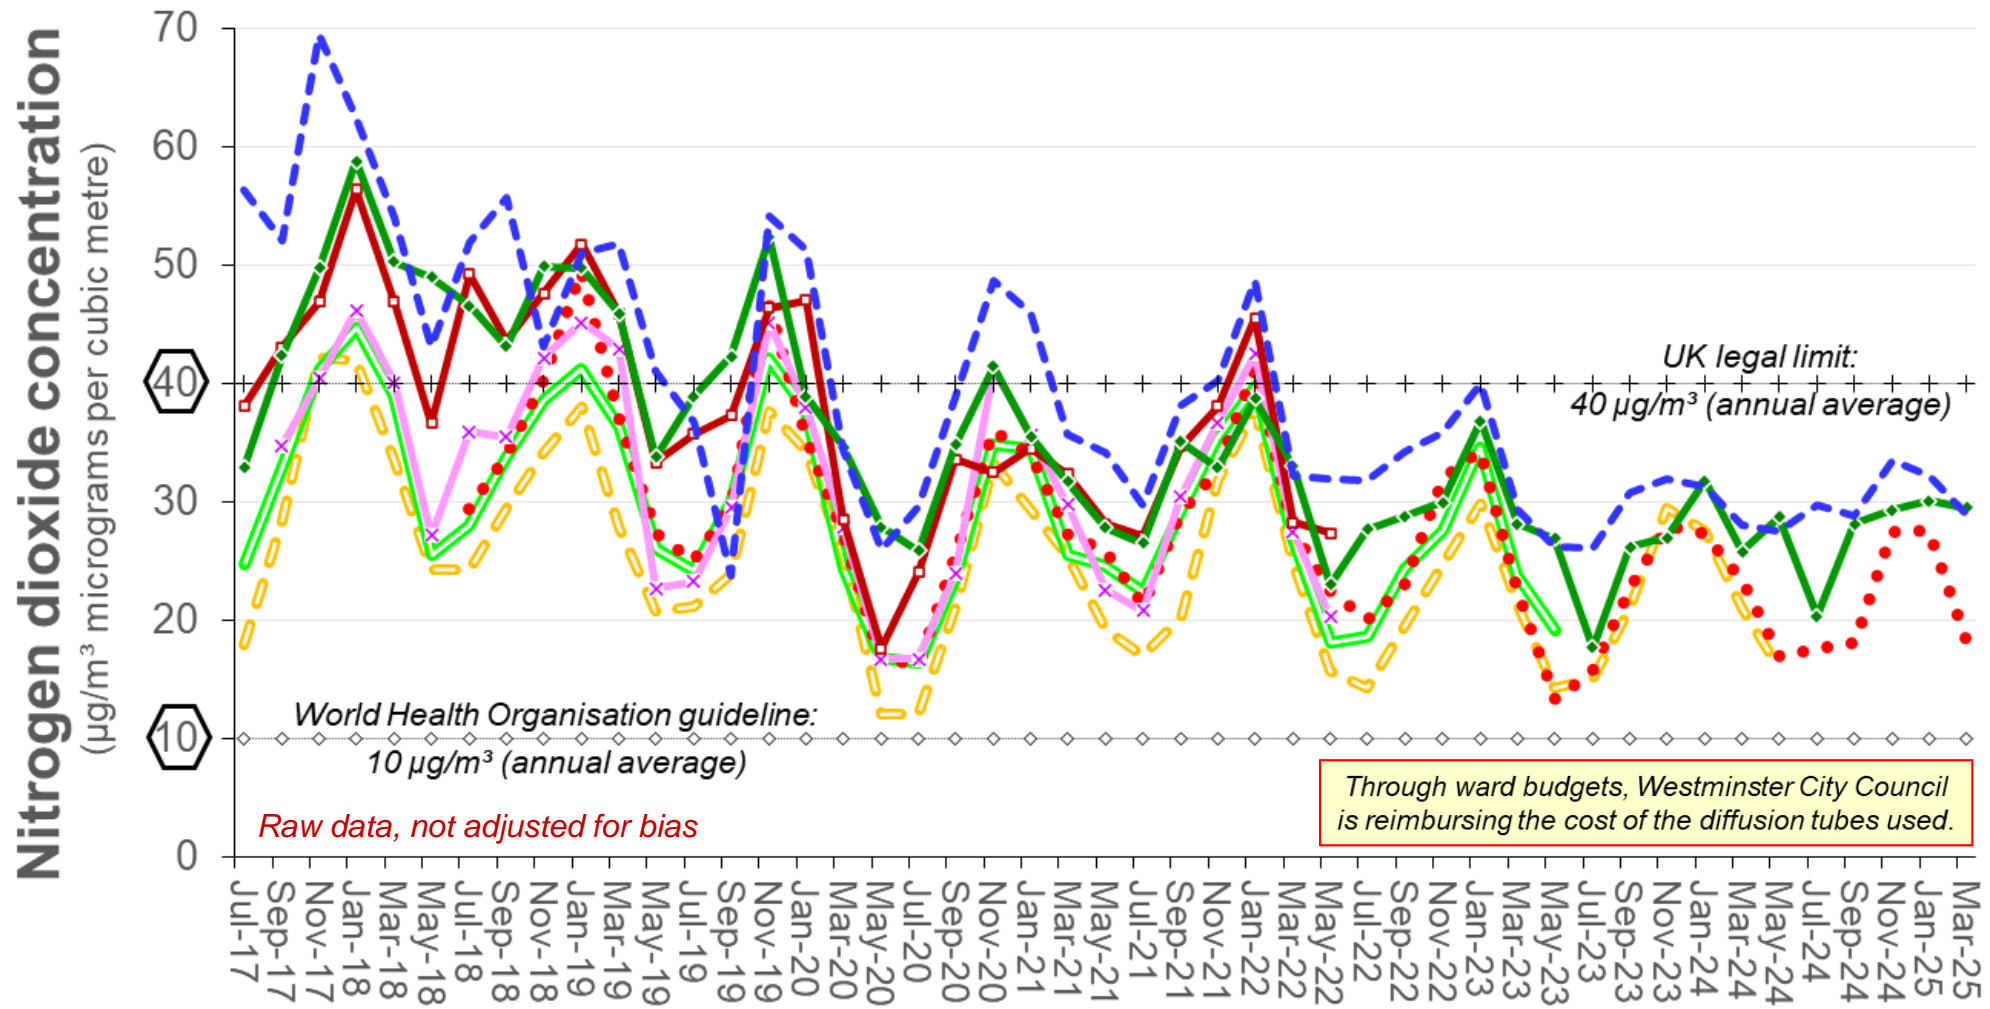

Schools

- ○ ○ Harris Academy / George Eliot School
- Robinsfield School / Acacia Road
- Barrow Hill Road / St John's Wood High Street
- × Arnold House / Synagogue / St J & E Hospital
- Harris Academy (secure entrance)
- ◆ Abercorn School
- × American School in London / Marlborough Place
- St Christina's School
- Beachcroft Academy
- ◆ Legal limit ($40 \mu\text{g}/\text{m}^3$)

Avenue Road and neighbourhood

- Norfolk Road // Woronzow Road
- St Christina's School
- Elsworthy Road
- - - Avenue Road / Prince Albert Road
- Queen's Grove // Avenue Road
- x— The New Inn pub
- ◆— Half way up Avenue Road
- +— Legal limit (40 µg/m³)