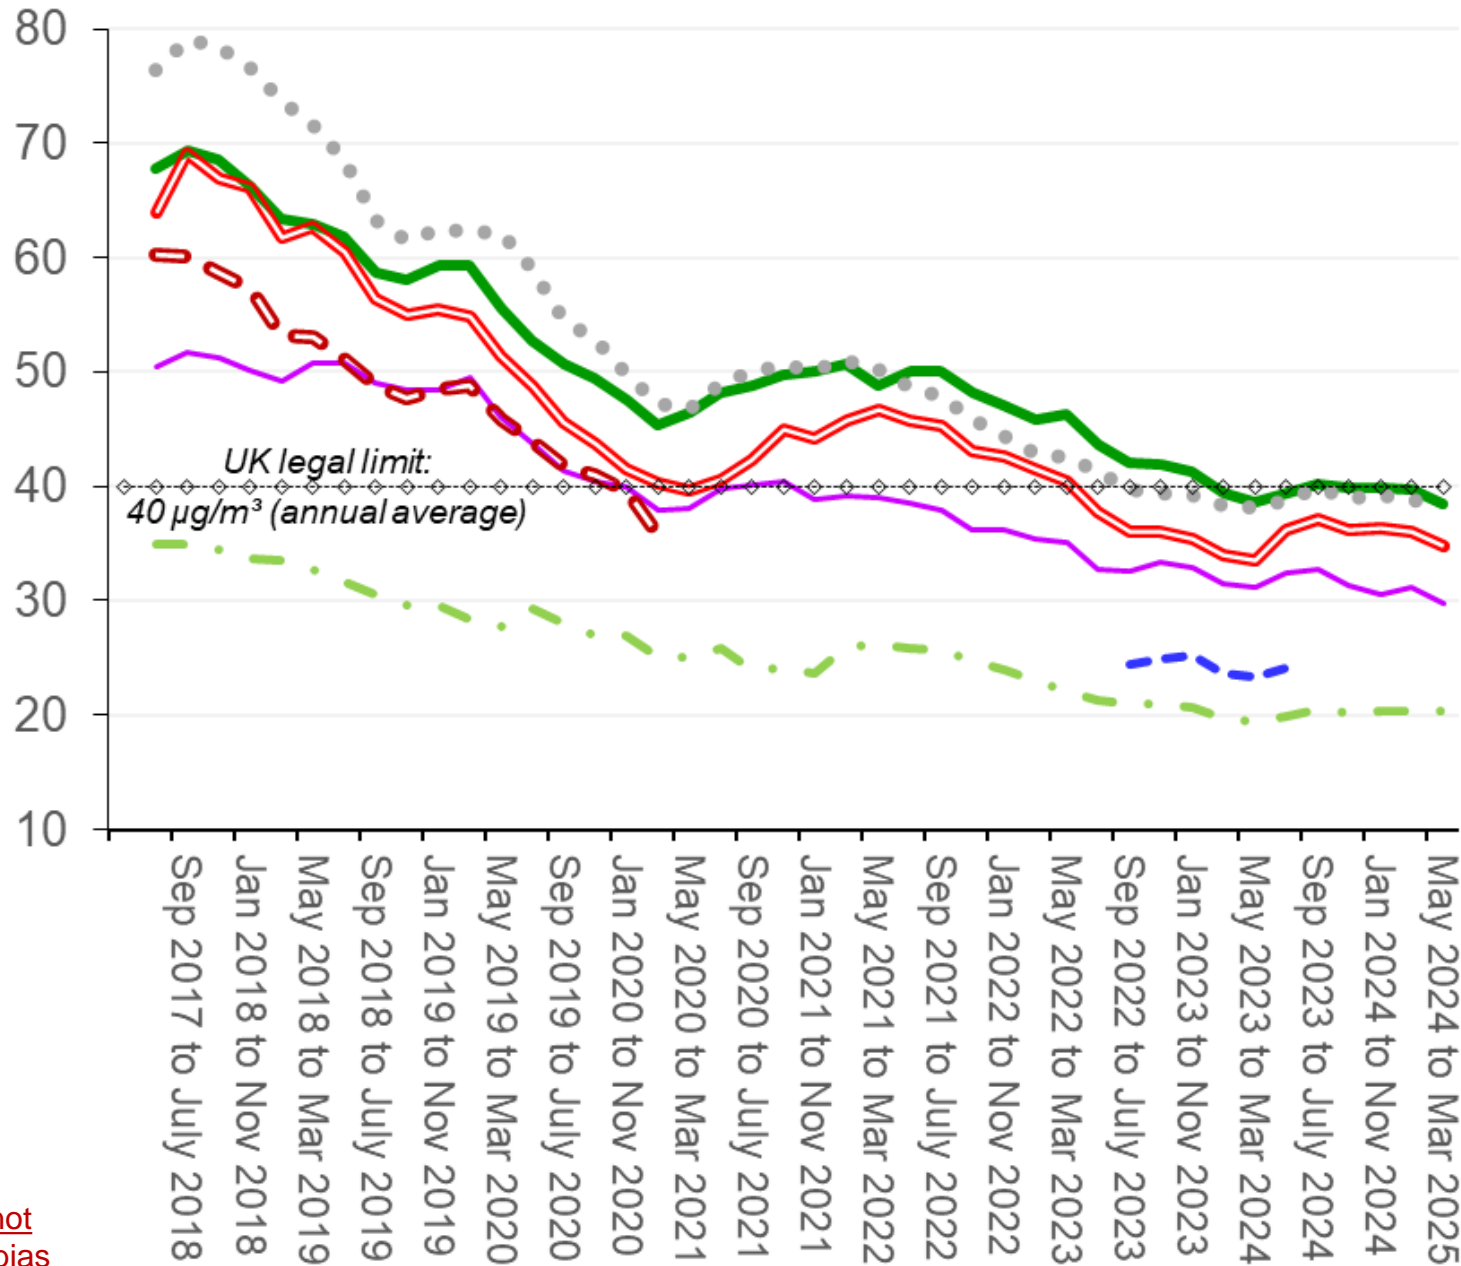

Finchley Road - Wellington Road

Through ward budgets, Westminster City Council is reimbursing the cost of the diffusion tubes used.

Nitrogen dioxide concentration
($\mu\text{g}/\text{m}^3$ micrograms per cubic metre)

- Abbey Road to Maida Vale
- Marlborough Place
- - - Queen's Terrace (north)
- Tube station
- - - Circus Road
- · - Churchyard playground
- · · St John's Wood Road
- · - · - Legal limit ($40 \mu\text{g}/\text{m}^3$)
- · - · - WHO limit ($10 \mu\text{g}/\text{m}^3$)