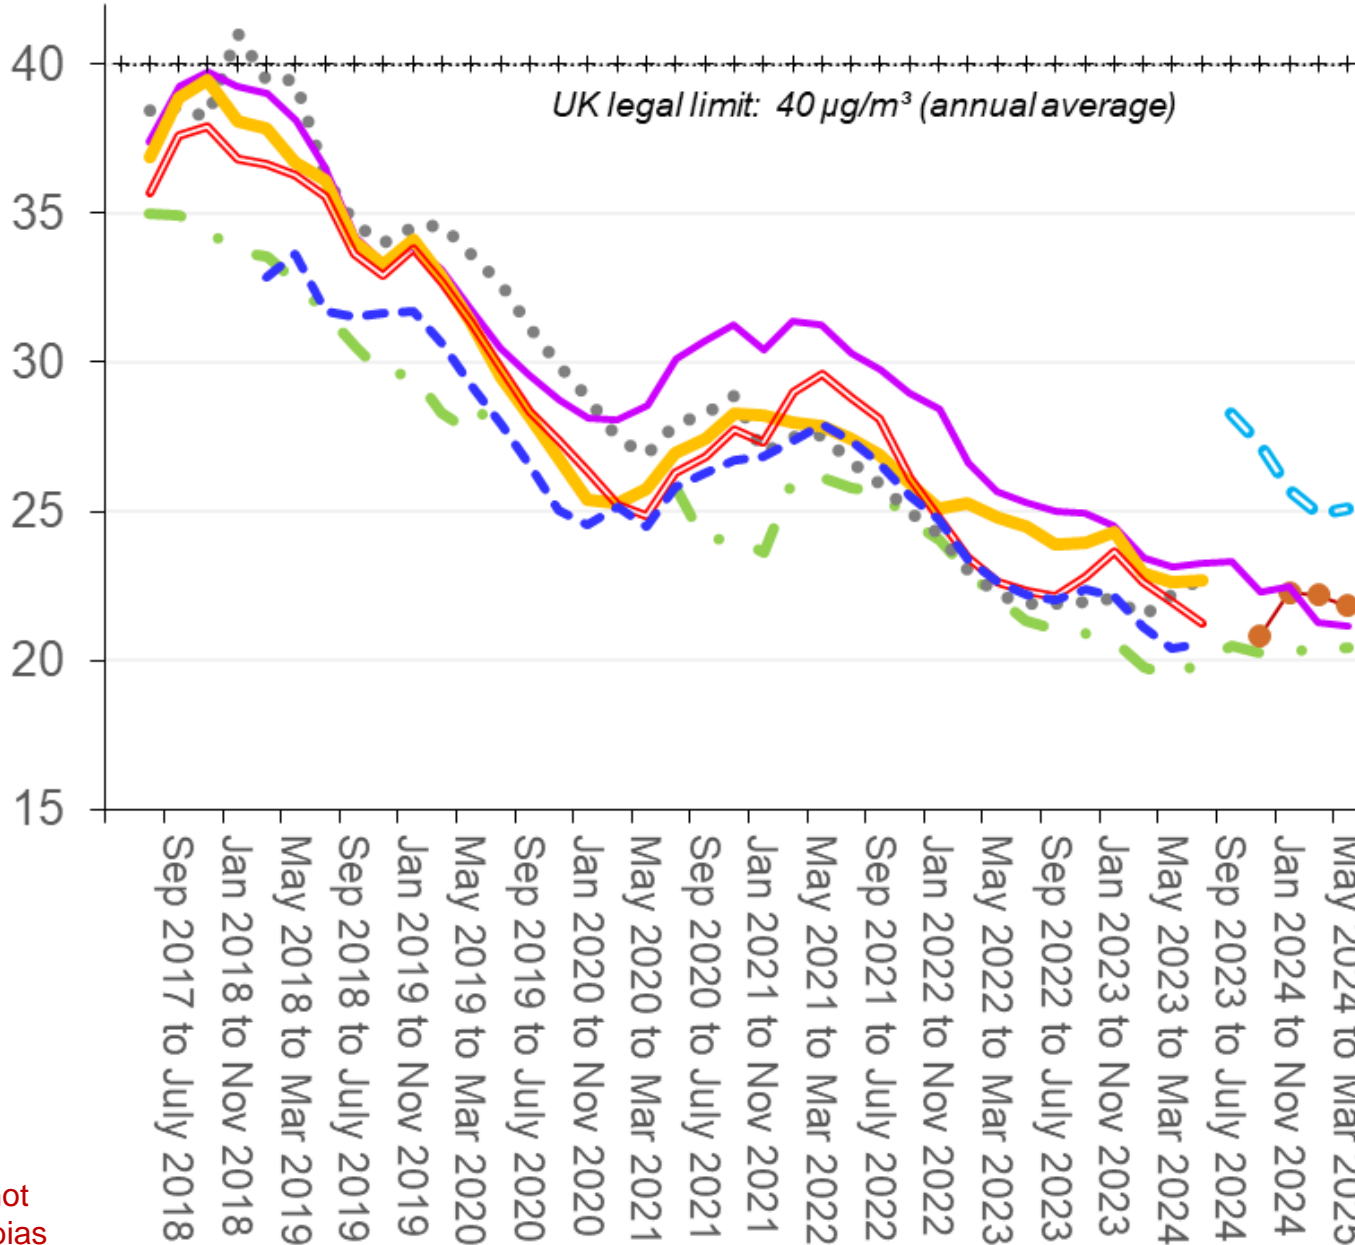

Central sites

Through ward budgets, Westminster City Council is reimbursing the cost of the diffusion tubes used.

Nitrogen dioxide concentration
($\mu\text{g}/\text{m}^3$ micrograms per cubic metre)

- • St John's Wood Church Gardens playground
- ● St John's Wood High Street (north)
- • • Barrow Hill Road / St John's Wood High Street
- Rak Studios, Charlbert Street
- Acacia Road / Robinsfield
- ○ Ordnance Hill / Norfolk Road
- Ordnance Hill / Queen's Grove
- - - Queensmead (north), St John's Wood Park
- + + + + Legal limit ($40 \mu\text{g}/\text{m}^3$)
- + + + + WHO limit ($10 \mu\text{g}/\text{m}^3$)

Raw data, not adjusted for bias