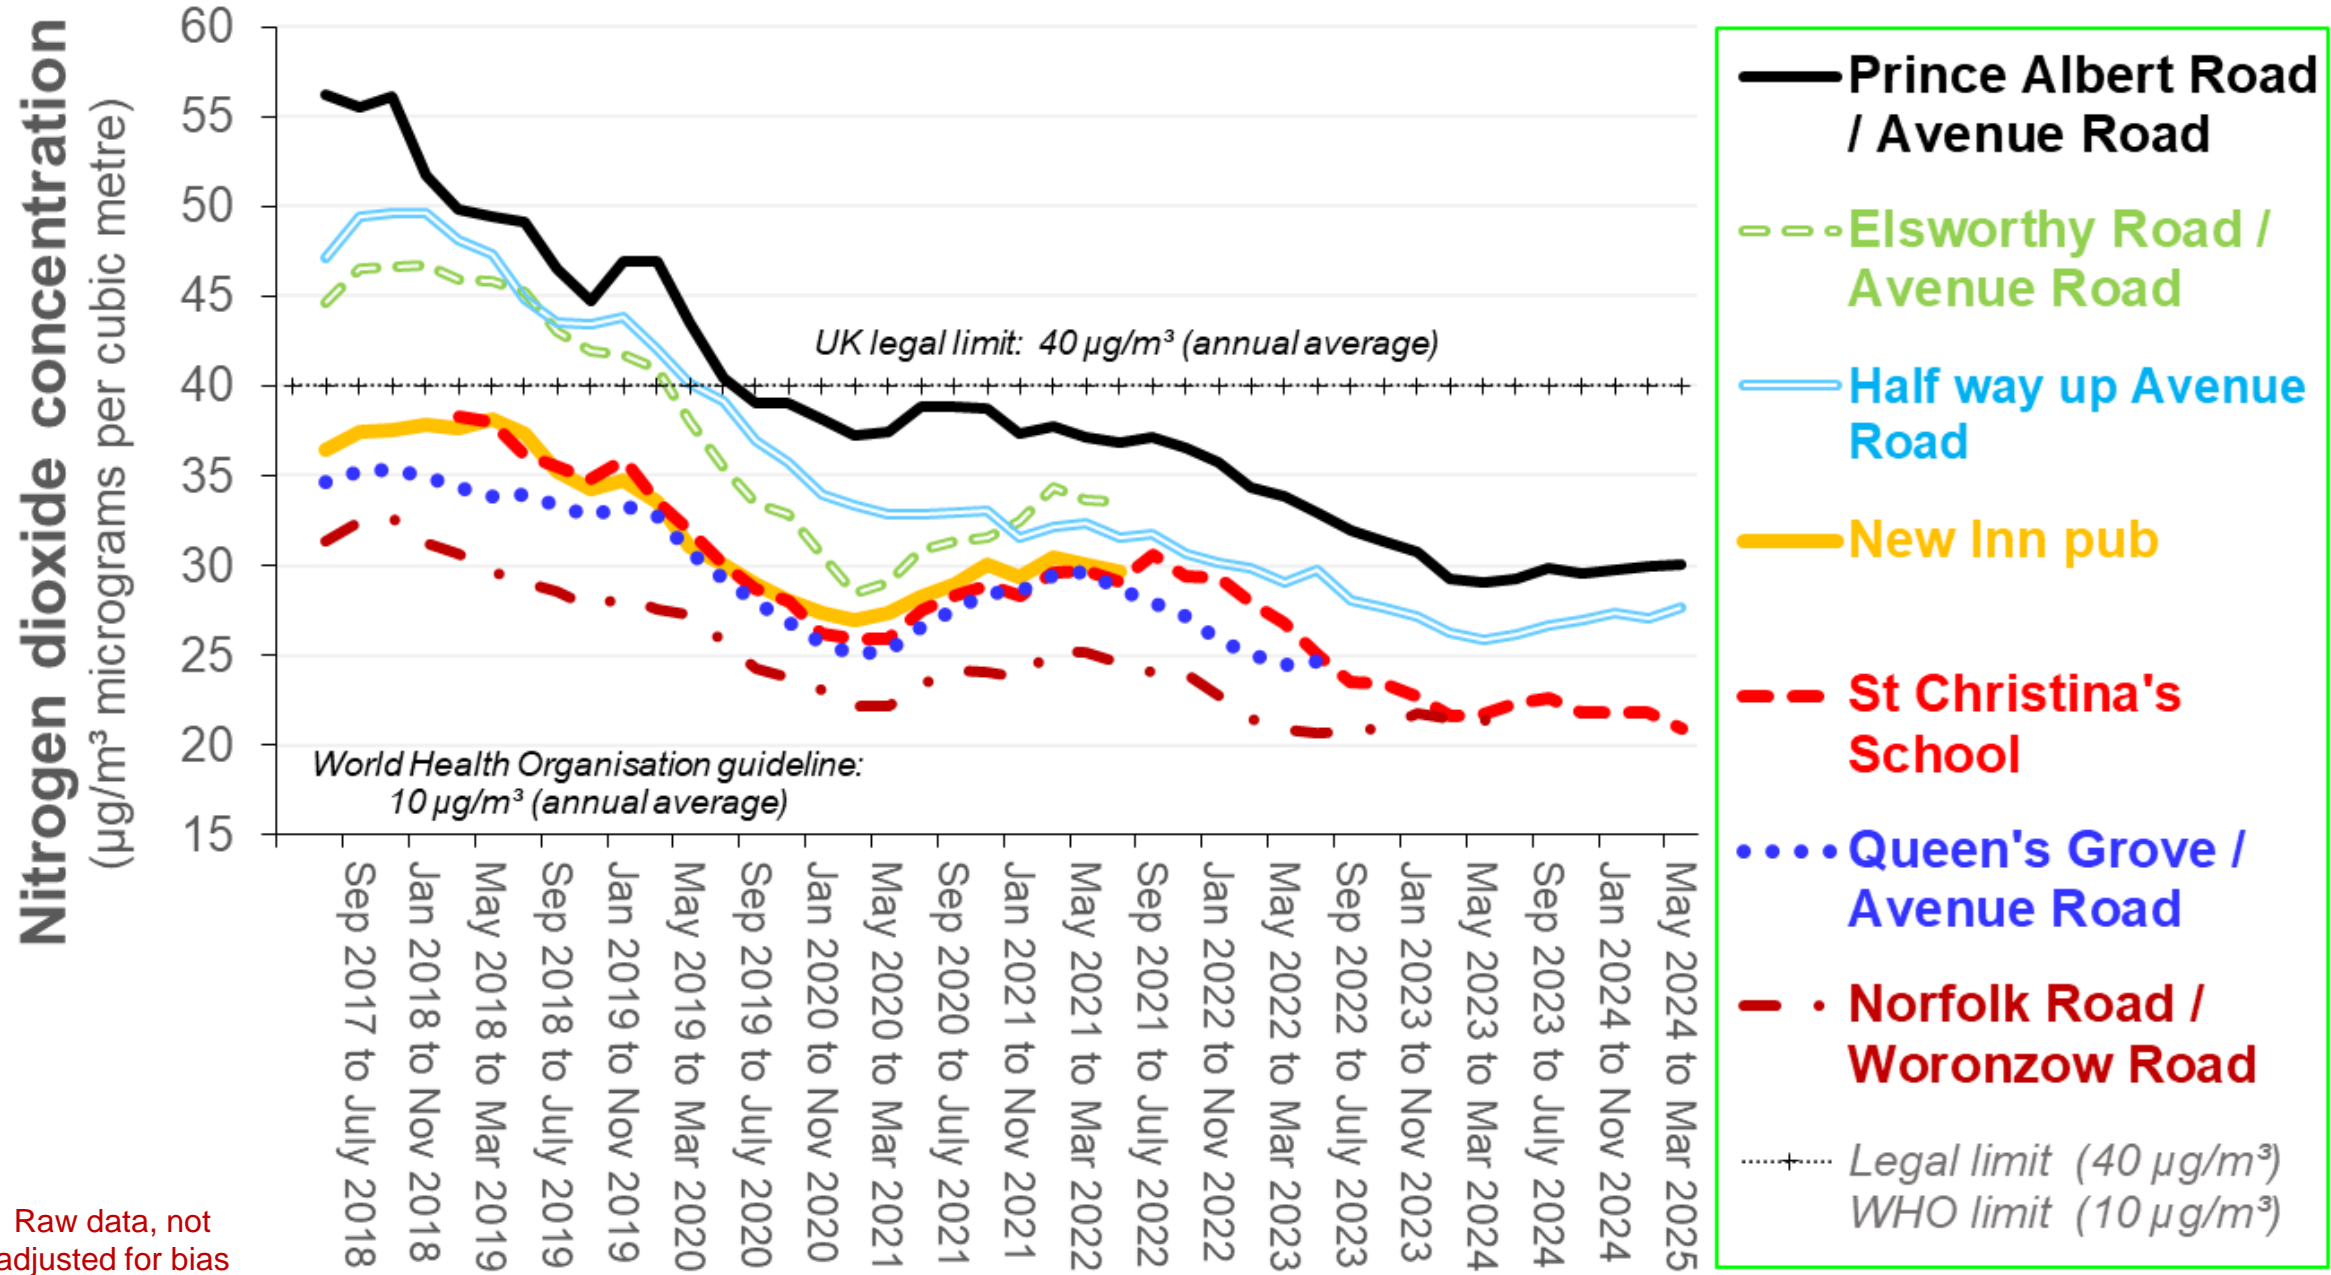

Avenue Road and neighbourhood

Through ward budgets, Westminster City Council is reimbursing the cost of the diffusion tubes used.

Raw data, not adjusted for bias