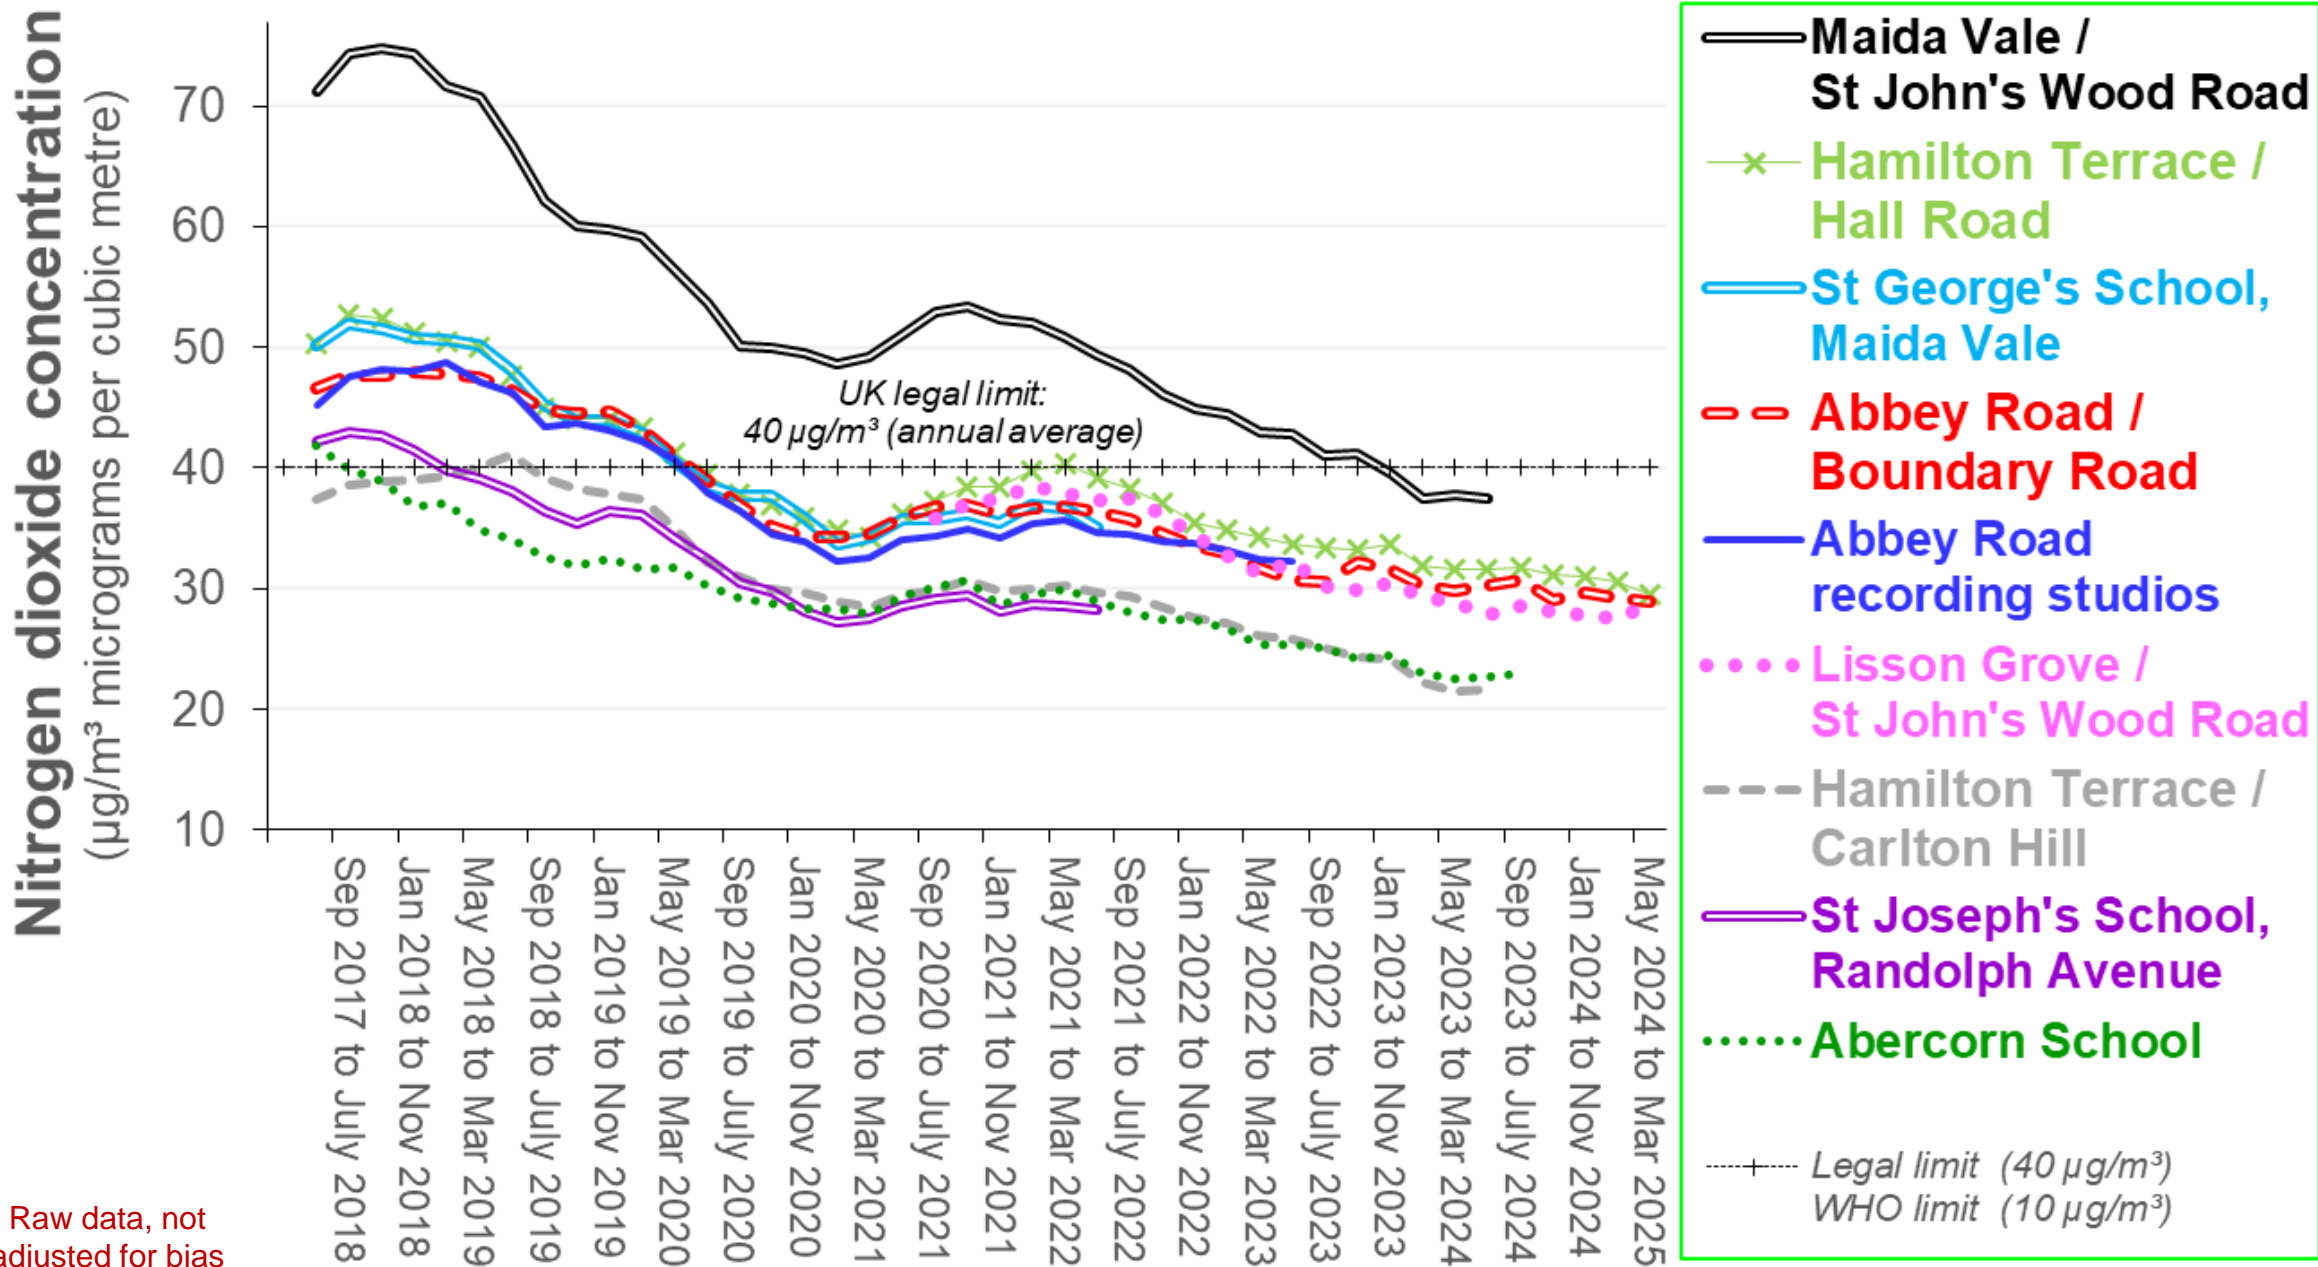

Abbey Road to Maida Vale

Through ward budgets, Westminster City Council is reimbursing the cost of the diffusion tubes used.