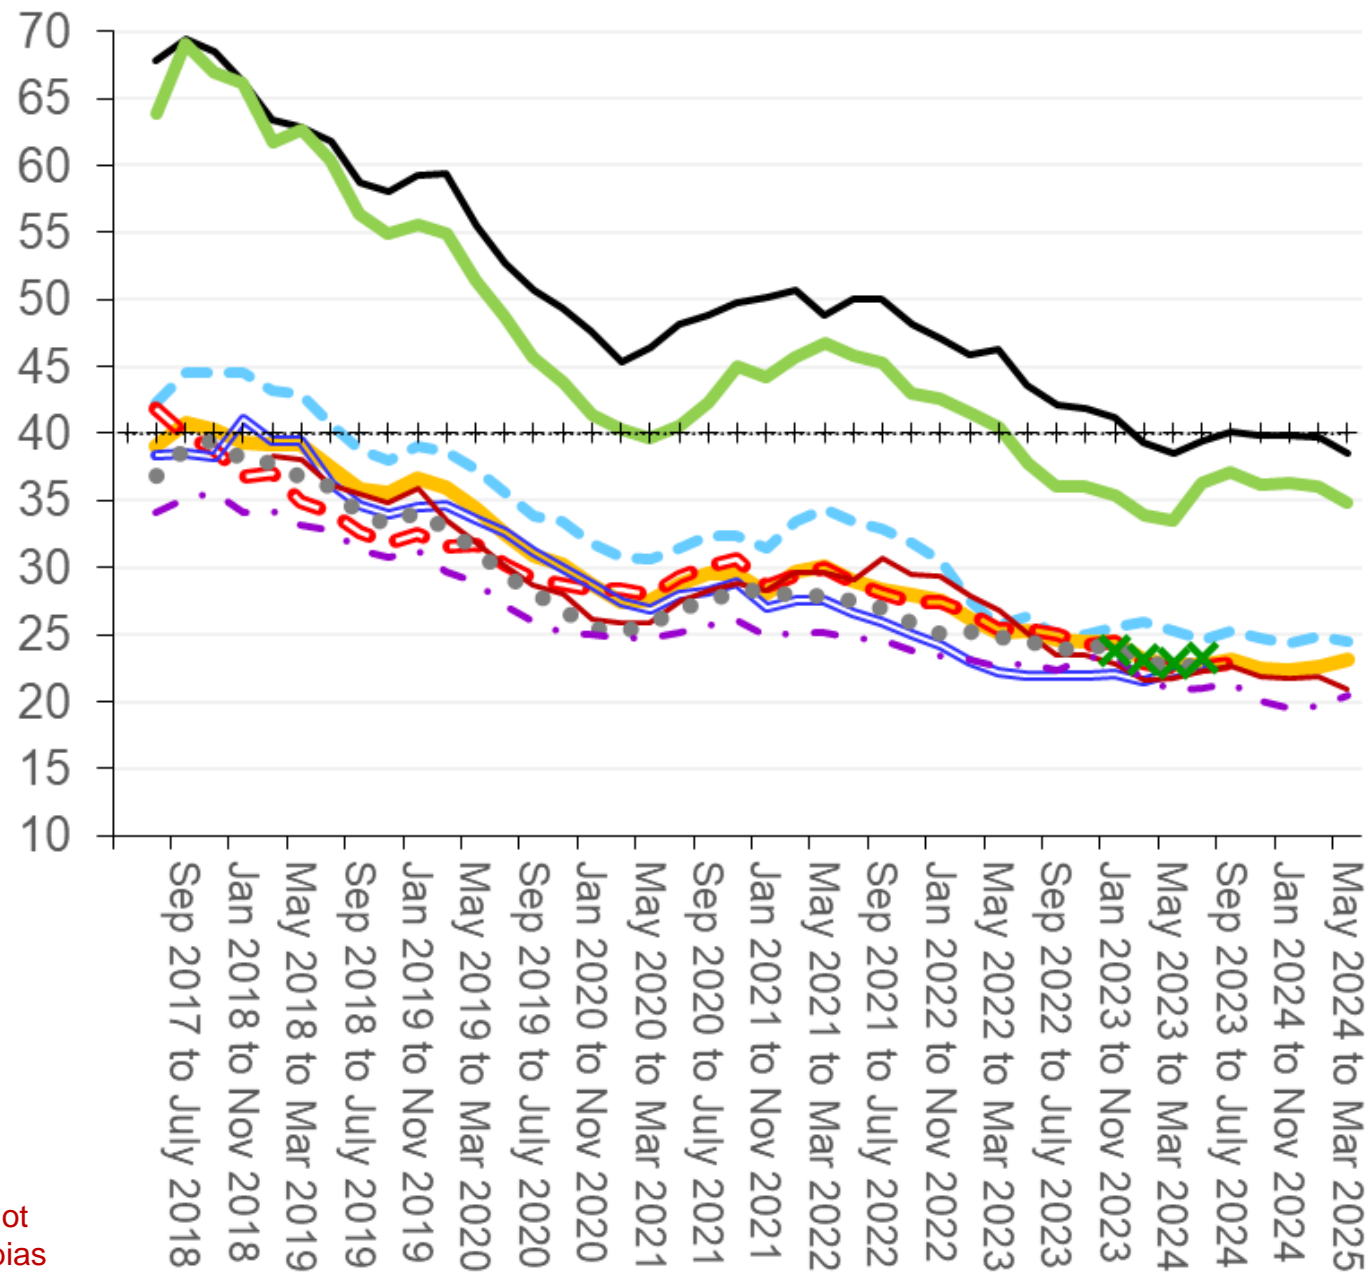

# Schools

Through ward budgets, Westminster City Council is reimbursing the cost of the diffusion tubes used.

**Nitrogen dioxide concentration**  
( $\mu\text{g}/\text{m}^3$  micrograms per cubic metre)

Raw data, not adjusted for bias